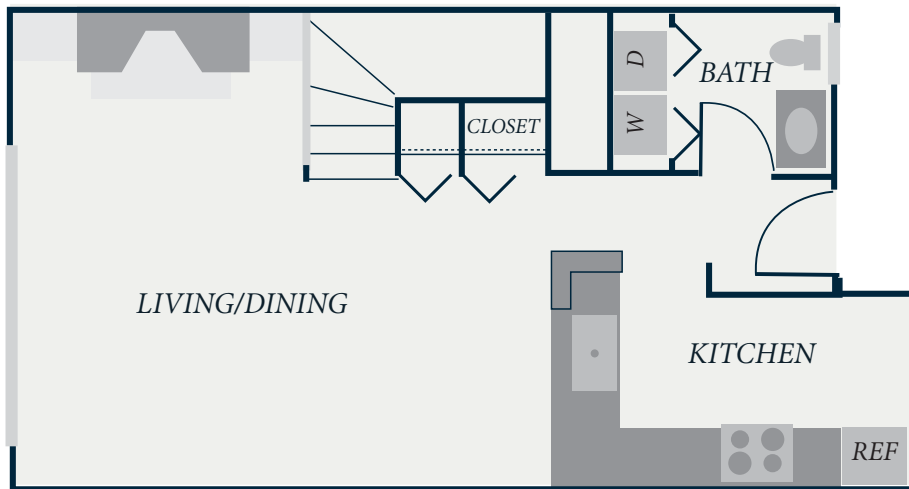

THE
ROW
TOWNHOMES

JAMESTOWN

2 BEDROOMS | 2-1/2 BATHROOMS

1106 SF

4249 129TH PL SE | BELLEVUE, WA 98006 | 425.643.6070

TheRowTownhomes.com

ALL FLOORPLANS ARE ARTIST'S CONCEPTIONS AND ARE NOT NECESSARILY TO SCALE.