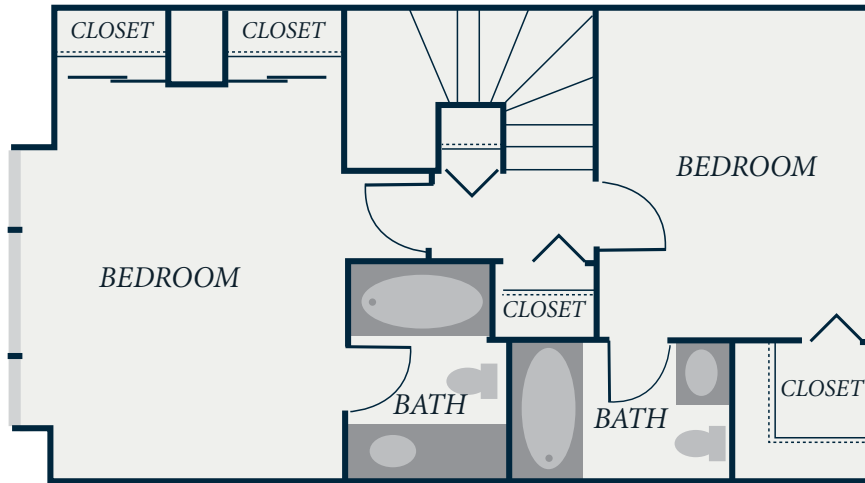

THE
ROW
TOWNHOMES

JAMESTOWN

2 BEDROOMS | 2-1/2 BATHROOMS

1106 SF

4249 129TH PL SE | BELLEVUE, WA 98006 | 425.643.6070

TheRowTownhomes.com

ALL FLOORPLANS ARE ARTIST'S CONCEPTIONS AND ARE NOT NECESSARILY TO SCALE.